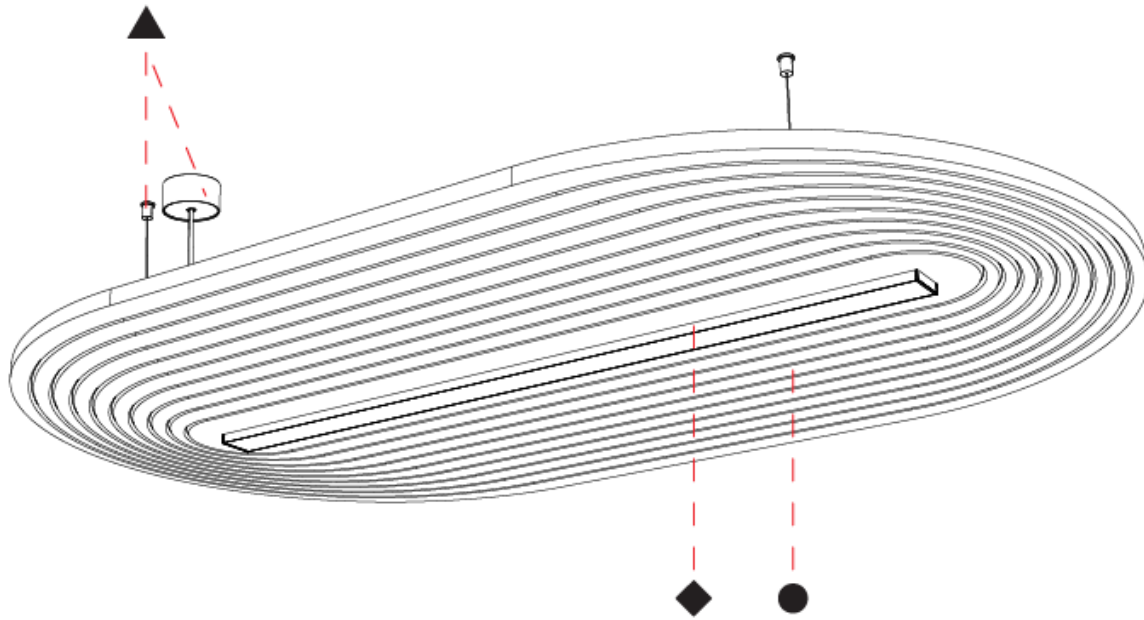

SERENII ROUND SUSPENSION

A3001185-

PROJECT _____

TYPE _____

SPECIFIER _____

QUANTITY _____

DATE _____

A