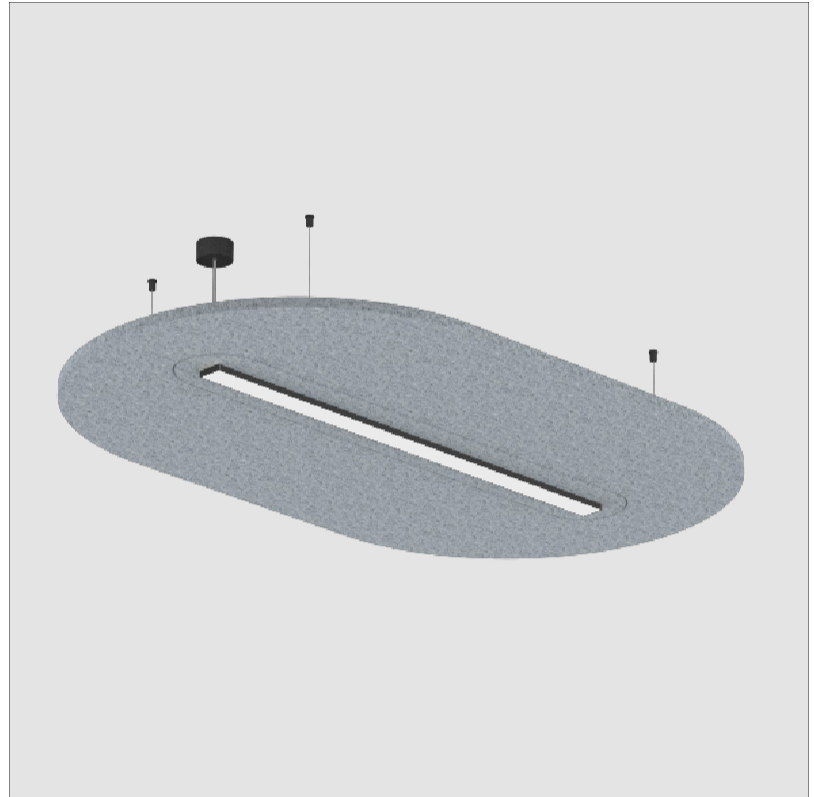

Holder Finish: [SSR / BKV / CWI / CRY / HAB / LAG / UFT / ITA / RUA / RUR / MIC / FTG / MYG / TWT / LOD / PUS / FRO / FUP / KIA / POP / BLS / SPG / MEY / GOH / GUM / CHC / COM / ABZ / JAG](#)

Accent Finish: [OPL / MPM / CMP / BKR / WHR / GCL / WWR / WWL / WDA](#)

Acoustic Finish: [SFW / CYW / SEE / SYN / MTS / PMB / TTN / CYB / STO / DPE / BES / SHB / ARE / ANE / VRD / CRF](#)

Fixture Material: [Acoustic / Aluminum / PMMA](#)

Primary Material: [Acoustic](#)

Cable Details: [2000mm/78 3/4" or 6000mm/236 1/4" Cable, - Transparent](#)

ELECTRICAL

Lamp Type: LED
Input Wattage (W): 47.3
Total Output Wattage (W): 42.7
Dimming: [Non-dimming / DALI Dimming / MATTER Dimming](#)
Driver Included: No
Driver Location: Remote
Driver Class: Class 2
Input Voltage (V): 120 - 277
Upon Request: [0 - 10V Dimming / Phase Dimming](#)

LED

Color Temperature (°K): [2700 / 3000 / 3500 / 4000](#)
Max. Delivered Lumen (lm): Max 6567
Nominal Lumen (lm): Max 7840
CRI: >90 CRI
Lamp Life (hrs): 50000

OPTICAL

RATINGS AND CERTIFICATIONS

Certified By: Certified for North American Standards

IP Rating: [IP20](#) © 2026, T 1800-388-3382, F 416-247-9319, www.zaneen.com

Available for International specifications by adding 'INT' at the end of the existing Model #. For assistance on 'custom' specifications, contact zteam@zaneen.com. In a constant effort to supply the best product, we reserve the right to change specifications or materials without notice. The most recent specification sheets are found at zaneen.com