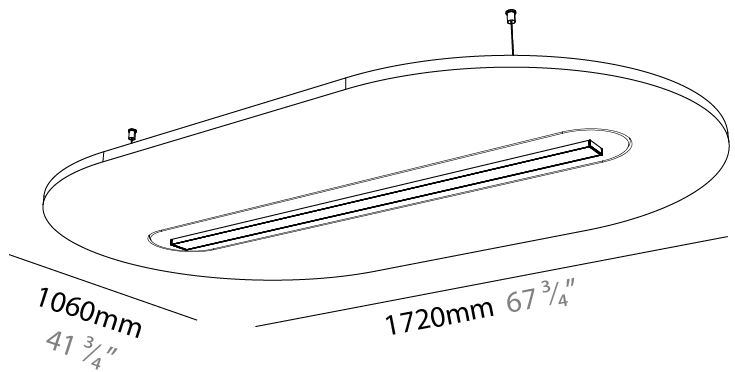

Holder Finish: [SSR / BKV / CWI / CRY / HAB / LAG / UFT / ITA / RUA / RUR / MIC / FTG / MYG / TWT / LOD / PUS / FRO / FUP / KIA / POP / BLS / SPG / MEY / GOH / GUM / CHC / COM / ABZ / JAG](#)

Accent Finish: [OPL / MPM / CMP / BKR / WHR / GCL / WWR / WWL / WDA](#)

Acoustic Finish: [SFW / CYW / SEE / SYN / MTS / PMB / TTN / CYB / STO / DPE / BES / SHB / ARE / ANE / VRD / CRF](#)

Fixture Material: [Acoustic / Aluminum / PMMA](#)

Primary Material: [Acoustic](#)

Cable Details: [2000mm/78 3/4" or 6000mm/236 1/4" Cable, - Transparent](#)

ELECTRICAL

Lamp Type: LED
Input Wattage (W): 47.3
Total Output Wattage (W): 42.7
Dimming: [Non-dimming / DALI Dimming / MATTER Dimming](#)
Driver Included: No
Driver Location: Remote
Driver Class: Class 2
Input Voltage (V): 120 - 277
Upon Request: [0 - 10V Dimming / Phase Dimming](#)

LED

Color Temperature (°K): [2700 / 3000 / 3500 / 4000](#)
Max. Delivered Lumen (lm): Max 6567
Nominal Lumen (lm): Max 7840
CRI: >90 CRI
Lamp Life (hrs): 50000

OPTICAL

RATINGS AND CERTIFICATIONS

Certified By: Certified for North American Standards

IP Rating: [IP20](#) © 2026, T 1800-388-3382, F 416-247-9319, www.zaneen.com

Available for International specifications by adding 'INT' at the end of the existing Model #. For assistance on 'custom' specifications, contact zteam@zaneen.com. In a constant effort to supply the best product, we reserve the right to change specifications or materials without notice. The most recent specification sheets are found at zaneen.com