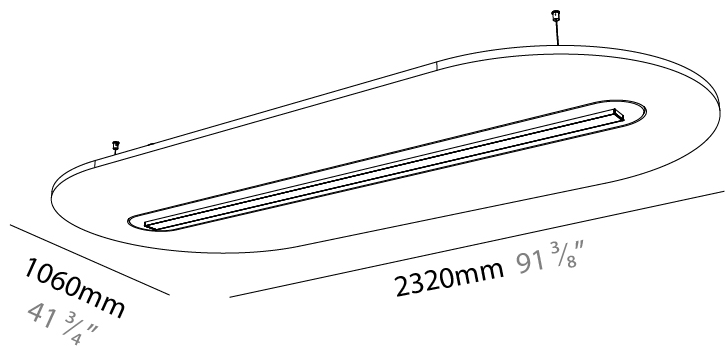

Holder Finish: [SSR / BKV / CWI / CRY / HAB / LAG / UFT / ITA / RUA / RUR / MIC / FTG / MYG / TWT / LOD / PUS / FRO / FUP / KIA / POP / BLS / SPG / MEY / GOH / GUM / CHC / COM / ABZ / JAG](#)

Accent Finish: [OPL / MPM / CMP / BKR / WHR / GCL / WWR / WWL / WDA](#)
Acoustic Finish: [SFW / CYW / SEE / SYN / MTS / PMB / TTN / CYB / STO / DPE / BES / SHB / ARE / ANE / VRD / CRF](#)

Fixture Material: [Acoustic / Aluminum / PMMA](#)

Primary Material: [Acoustic](#)

Cable Details: [2000mm/78 3/4" or 6000mm/236 1/4" Cable, - Transparent](#)

ELECTRICAL

Lamp Type: [LED](#)
Input Wattage (W): [38.7](#)
Total Output Wattage (W): [35.5](#)
Dimming: [Non-dimming / DALI Dimming / MATTER Dimming](#)
Driver Included: [No](#)
Driver Location: [Remote](#)
Driver Class: [Class 2](#)
Input Voltage (V): [120 - 277](#)
Upon Request: [0 - 10V Dimming / Phase Dimming](#)

LED

Color Temperature (°K): [2700 / 3000 / 3500 / 4000](#)
Max. Delivered Lumen (lm): [Max 5540](#)
Nominal Lumen (lm): [Max 6420](#)
CRI: [>90 CRI](#)
Lamp Life (hrs): [50000](#)

OPTICAL

RATINGS AND CERTIFICATIONS

Certified By: [Certified for North American Standards](#)

IP Rating: [IP20](#) © 2026, T 1800-388-3382, F 416-247-9319, www.zaneen.com

Available for International specifications by adding 'INT' at the end of the existing Model #. For assistance on 'custom' specifications, contact zteam@zaneen.com. In a constant effort to supply the best product, we reserve the right to change specifications or materials without notice. The most recent specification sheets are found at zaneen.com