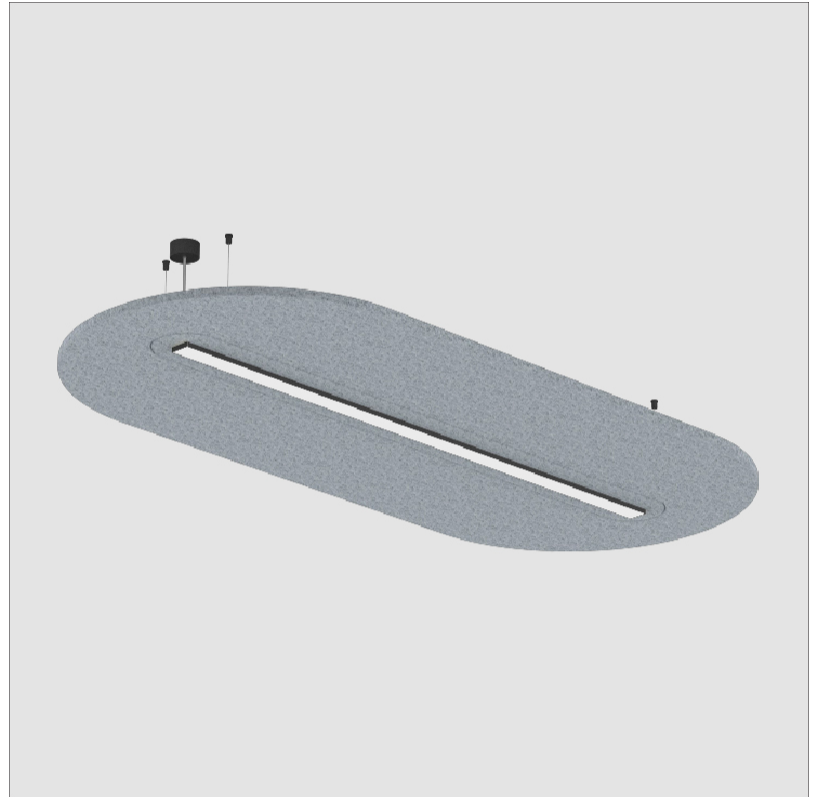

Holder Finish: [SSR / BKV / CWI / CRY / HAB / LAG / UFT / ITA / RUA / RUR / MIC / FTG / MYG / TWT / LOD / PUS / FRO / FUP / KIA / POP / BLS / SPG / MEY / GOH / GUM / CHC / COM / ABZ / JAG](#)

Accent Finish: [OPL / MPM / CMP / BKR / WHR / GCL / WWR / WWL / WDA](#)
Acoustic Finish: [SFW / CYW / SEE / SYN / MTS / PMB / TTN / CYB / STO / DPE / BES / SHB / ARE / ANE / VRD / CRF](#)

Fixture Material: [Acoustic / Aluminum / PMMA](#)

Primary Material: [Acoustic](#)

Cable Details: [2000mm/78 3/4" or 6000mm/236 1/4" Cable, - Transparent](#)

ELECTRICAL

Lamp Type: [LED](#)
Input Wattage (W): [38.7](#)
Total Output Wattage (W): [35.5](#)
Dimming: [Non-dimming / DALI Dimming / MATTER Dimming](#)
Driver Included: [No](#)
Driver Location: [Remote](#)
Driver Class: [Class 2](#)
Input Voltage (V): [120 - 277](#)
Upon Request: [0 - 10V Dimming / Phase Dimming](#)

LED

Color Temperature (°K): [2700 / 3000 / 3500 / 4000](#)
Max. Delivered Lumen (lm): [Max 5540](#)
Nominal Lumen (lm): [Max 6420](#)
CRI: [>90 CRI](#)
Lamp Life (hrs): [50000](#)

OPTICAL

RATINGS AND CERTIFICATIONS

Certified By: [Certified for North American Standards](#)

IP Rating: [IP20](#) © 2026, T 1800-388-3382, F 416-247-9319, www.zaneen.com

Available for International specifications by adding 'INT' at the end of the existing Model #. For assistance on 'custom' specifications, contact zteam@zaneen.com. In a constant effort to supply the best product, we reserve the right to change specifications or materials without notice. The most recent specification sheets are found at zaneen.com